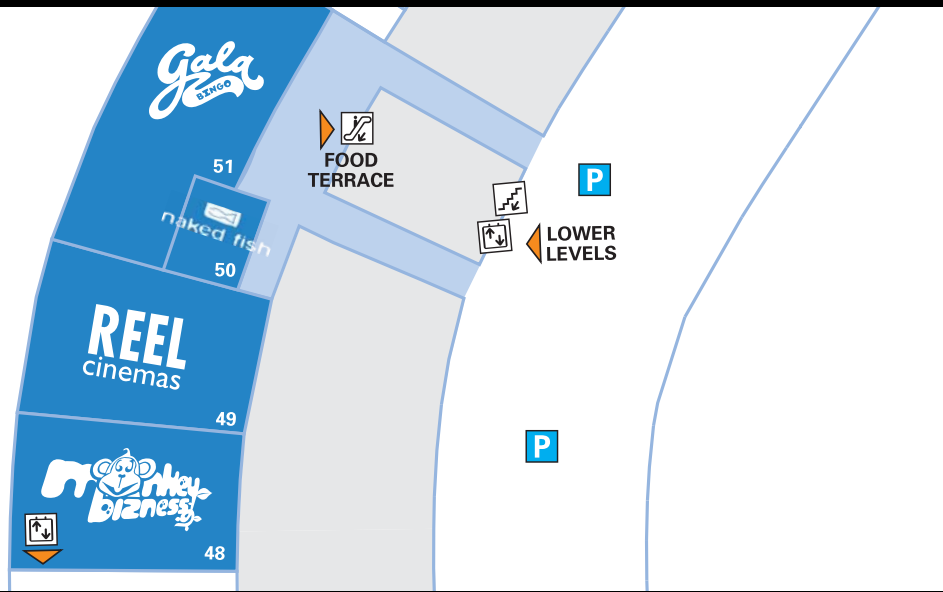

Enjoy

second floor
leisure terrace

the stores

colour indicates floor level entry

Shop • Eat • Enjoy

major stores

Argos Extra	19
H&M	32
Next	01
Tesco Extra	14
TK Maxx	15

ladies' fashion & shoes

Clarks	28
H&M	32
New Look	27
Peacocks	20
QuirkyShoes.com	38
River Island	03
TK Maxx	15
Topman	26
USC	04
Zara	05

children's fashion, shoes & toys

Adams	11
Argos Extra	19
Build-a-Bear	09
Clarks	28
H&M	32
Next	01
Peacocks	20
Pumpkin Patch	29
QuirkyShoes.com	38
TK Maxx	15
Zara	05

entertainment

Gala Bingo	51
Hull Truck Theatre	Theatre Square
Monkey Bizness	48
Reel Cinemas	49

food & drink

Aleef News	35
BB's	36
Greggs	45
Moo Shakes	37
Naked Fish	50
Nando's	40
Potato Bakehouse	46
Prezzo	41
Starbucks	47
Subway	44

homeware & appliances

Argos Extra	19
Next	01
TK Maxx	15

cards, stationery & news

Aleef News	35
Clinton Cards	22

*Opening soon

Eat

first floor
food terrace

Shop